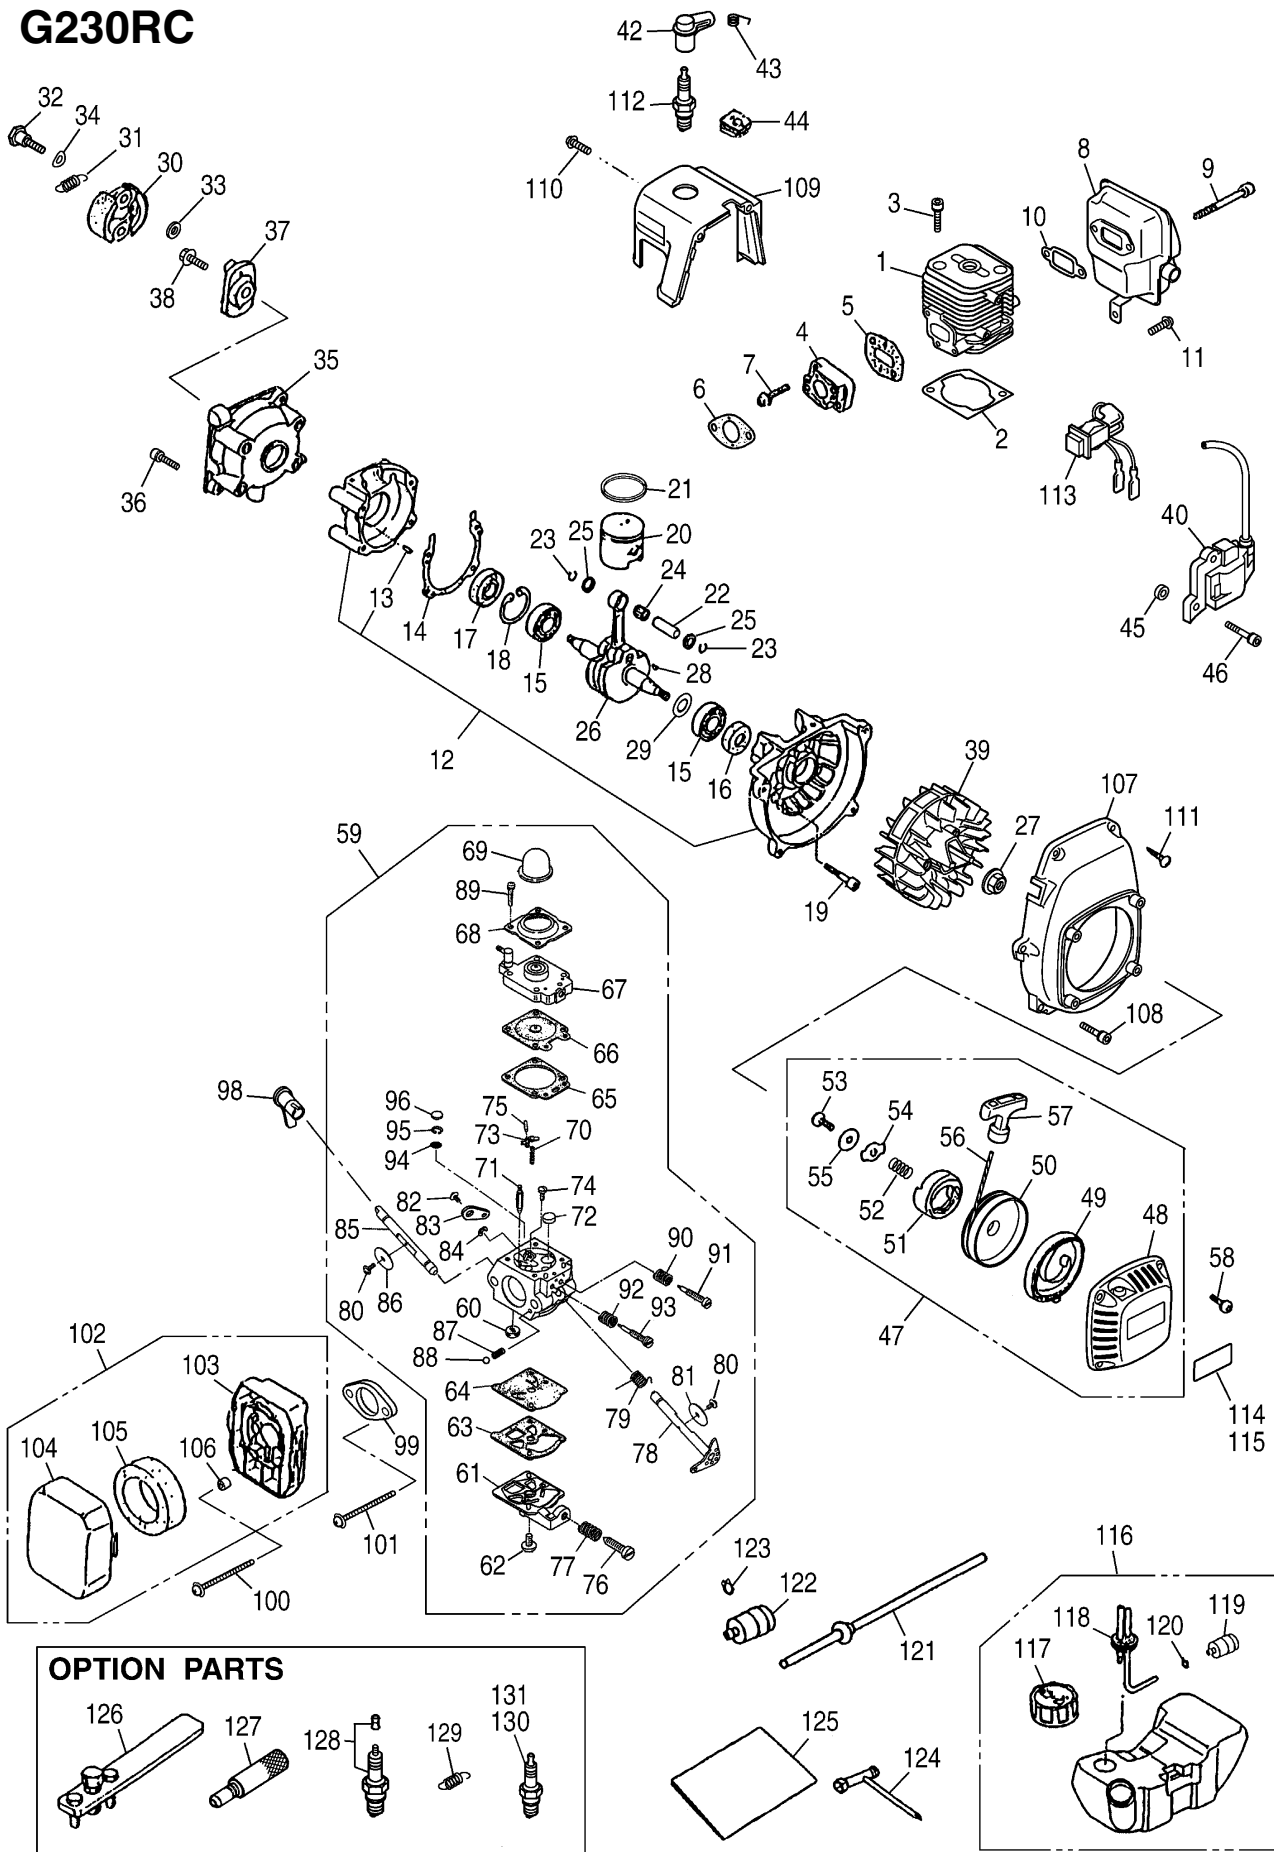

10. Parts list (G230RC)

G230RC

10. Parts list (G230RC)

Key#	Part Number	Description	Q'ty	Model Name & Cord				Remarks
				GR23101 G230RC	GR23102 G230RC1	GR23103 G230RC2	GR23104 G230RC3	
1	T2070-12111	CYLINDER	1	●	●	●	●	
2	T2070-12211	GASKET	1	●	●	●	●	
3	01252-30522	BOLT	2	●	●	●	●	M5x22L
4	1148-13162	INSULATOR	1	●	●	●	●	
5	T2075-13150	GASKET, INSU	1	●	●	●	●	
6	T2075-14120	GASKET, CARB	1	●	●	●	●	
7	3310-12281	SCREW	2	●	●	●	●	M5x20L
8	T2070-15110	MUFFLER	1	●	●	—	—	
9	01252-30550	BOLT	2	●	●	—	—	M5x50L
10	1140-13141	GASKET, MUFFLER	1	●	●	●	●	
11	1850-32160	SCREW	1	●	●	—	—	M4x12L
12	T2070-21102	CRANKCASE-C	1	●	●	●	●	
13	2629-21130	• PIN	3	●	●	●	●	
14	5500-21141	GASKET, CASE	1	●	●	●	●	
15	1155-21240	BEARING	2	●	●	●	●	
16	2169-21210	SEAL	1	●	●	●	●	
17	1850-21220	SEAL	1	●	●	●	●	
18	04065-02812	RING	1	●	●	●	●	
19	01252-30530	BOLT	4	●	●	●	●	M5x30L
20	T2071-41110	PISTON	1	●	●	●	●	
21	T2071-41210	RING	1	●	●	●	●	
22	1101-41310	PIN	1	●	●	●	●	
23	1260-41320	RING	2	●	●	●	●	
24	5500-41410	BEARING	1	●	●	●	●	
25	1101-41340	WASHER	2	●	●	●	●	
26	T2070-42001	CRANKSHAFT-C	1	●	●	●	●	
27	1650-43230	NUT	1	●	●	●	●	M8x1.0
28	1000-43240	KEY	1	●	●	●	●	
29	1140-43250	SIM	1	●	●	●	●	
30	1140-51111	SHOE	2	●	●	●	—	
31	T2070-51220	SPRING	1	●	●	●	—	(6000rpm IN)
32	1140-51250	SCREW	2	●	●	●	—	M6x22L
33	1140-51230	WASHER	2	●	●	●	—	
34	1140-51242	WASHER	2	●	●	●	—	
35	1140-21162	CASE, CLUTCH	1	●	●	●	—	
36	3350-15250	BOLT	4	●	●	●	—	M5x16L
37	1140-55310	PLATE	1	●	●	●	—	
38	0224-30614	BOLT	1	●	●	●	—	M6x14L
39	T2070-71110	ROTOR	1	●	●	●	●	
40	T2070-71200	COIL-A	1	●	●	●	●	
42	T2075-72210	CAP	1	●	●	●	●	
43	1400-72121	SPRING	1	●	●	●	●	
44	5500-72130	GROMMET	1	●	●	●	●	
45	1260-71261	SPACER	2	●	●	●	●	
46	3350-14150	BOLT	2	●	●	●	●	M4x20L
47	T2070-75101	RECOIL-A	1	●	●	●	●	
48	T2070-75110	• CASE	1	●	●	●	●	
49	5990-75120	• SPRING, SPIRAL	1	●	●	●	●	
50	5990-75131	• REEL	1	●	●	●	●	
51	5990-75141	• RATCHET	1	●	●	●	●	
52	5990-75151	• SPRING, BREAK	1	●	●	●	●	
53	5990-75270	• SCREW	1	●	●	●	●	
54	5990-75160	• RETAINER	1	●	●	●	●	
55	5990-75170	• WASHER	1	●	●	●	●	
56	1861-75180	• ROPE	1	●	●	●	●	
57	1490-75181	• KNOB	1	●	●	●	●	
58	0263-90416	SCREW	4	●	●	●	●	M4x16L
59	T2070-81002	CARBURETOR-A	1	●	●	●	●	WT-603B
60	3306-81380	• SCREEN	1	●	●	●	●	
61	3080-81120	• COVER	1	●	●	●	●	
62	3310-81130	• SCREW	1	●	●	●	●	
63	3304-81140	• GASKET	1	●	●	●	●	
64	1172-81150	• DIAPHRAGM	1	●	●	●	●	
65	1751-81470	• GASKET	1	●	●	●	●	
66	3310-81260	• DIAPHRAGM	1	●	●	●	●	