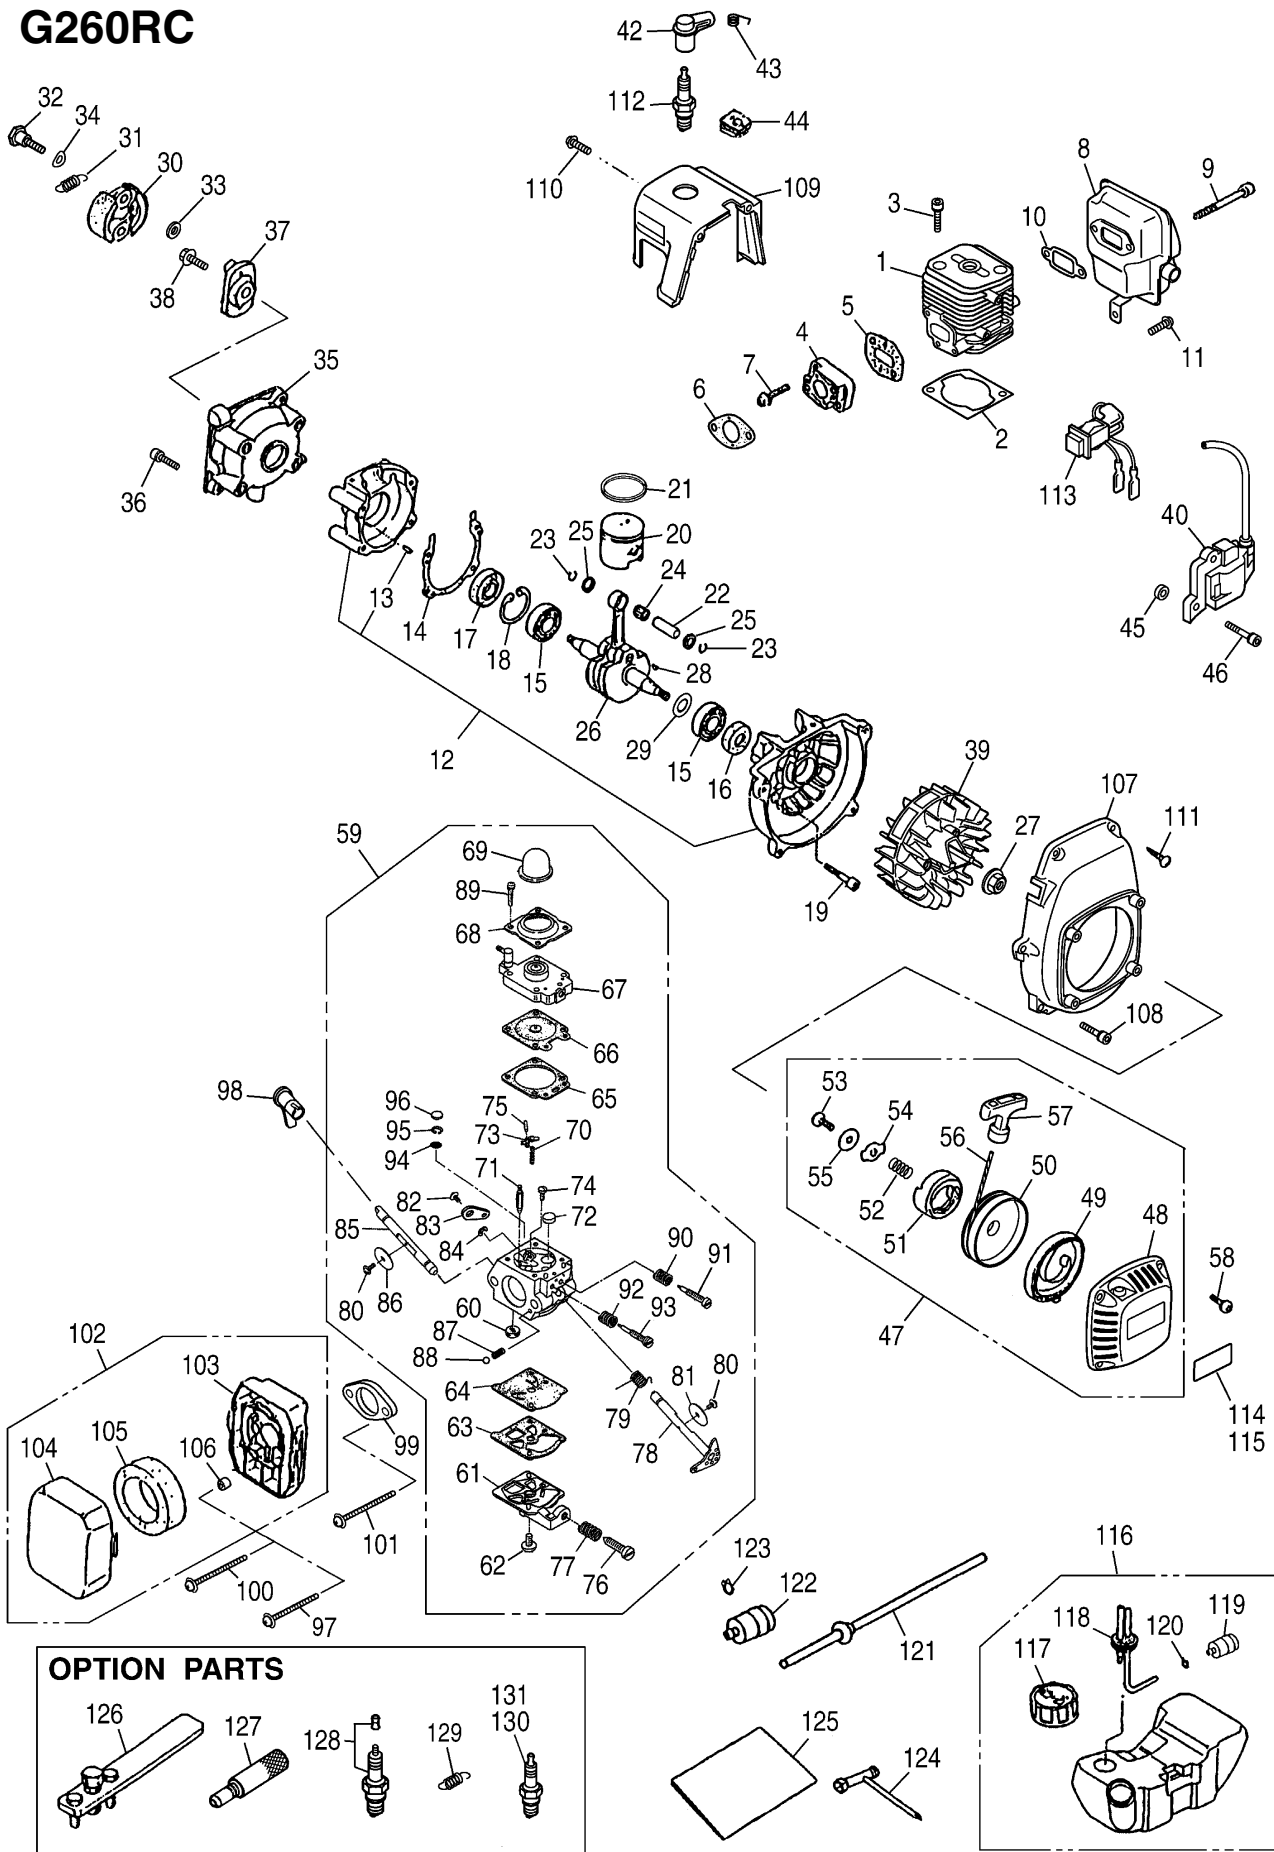

10. Parts list (G260RC)

G260RC

10. Parts list (G260RC)

Key#	Part Number	Description	Q'ty	Model Name & Cord				Remarks
				GR26101 G260RC	GR26102 G260RC1	GR26103 G260RC2	GR26104 G260RC3	
1	T2700-12110	CYLINDER	1	●	●	●	●	
2	T2070-12211	GASKET	1	●	●	●	●	
3	01252-30522	BOLT	2	●	●	●	●	M5x22L
4	1148-13162	INSULATOR	1	●	●	●	●	
5	T2075-13150	GASKET, INSU	1	●	●	●	●	
6	T2075-14120	GASKET, CARB	1	●	●	●	●	
7	3310-12281	SCREW	2	●	●	●	●	M5x20L
8	T2070-15110	MUFFLER	1	●	●	—	—	
9	01252-30550	BOLT	2	●	●	—	—	M5x50L
10	1140-13141	GASKET, MUFFLER	1	●	●	●	●	
11	1850-32160	SCREW	1	●	●	—	—	M4x12L
12	T2070-21102	CRANKCASE-C	1	●	●	●	●	
13	2629-21130	• PIN	3	●	●	●	●	
14	5500-21141	GASKET, CASE	1	●	●	●	●	
15	1155-21240	BEARING	2	●	●	●	●	
16	2169-21210	SEAL	1	●	●	●	●	
17	1850-21220	SEAL	1	●	●	●	●	
18	04065-02812	RING	1	●	●	●	●	
19	01252-30530	BOLT	4	●	●	●	●	M5x30L
20	T2088-41110	PISTON	1	●	●	●	●	
21	T2088-41210	RING	1	●	●	●	●	
22	1600-41310	PIN	1	●	●	●	●	
23	1260-41320	RING	2	●	●	●	●	
24	5500-41410	BEARING	1	●	●	●	●	
25	1101-41340	WASHER	2	●	●	●	●	
26	T2070-42001	CRANKSHAFT-C	1	●	●	●	●	
27	1650-43230	NUT	1	●	●	●	●	M8x1.0
28	1000-43240	KEY	1	●	●	●	●	
29	1140-43250	SIM	1	●	●	●	●	
30	1140-51111	SHOE	2	●	●	●	—	
31	T2070-51220	SPRING	1	●	●	●	—	(6000rpm IN)
32	1140-51250	SCREW	2	●	●	●	—	M6x22L
33	1140-51230	WASHER	2	●	●	●	—	
34	1140-51242	WASHER	2	●	●	●	—	
35	1140-21162	CASE, CLUTCH	1	●	●	●	—	
36	3350-15250	BOLT	4	●	●	●	—	M5x16L
37	1140-55310	PLATE	1	●	●	●	—	
38	0224-30614	BOLT	1	●	●	●	—	M6x14L
39	T2070-71110	ROTOR	1	●	●	●	●	
40	T2070-71200	COIL-A	1	●	●	●	●	
42	T2075-72210	CAP	1	●	●	●	●	
43	1400-72121	SPRING	1	●	●	●	●	
44	5500-72130	GROMMET	1	●	●	●	●	
45	1260-71261	SPACER	2	●	●	●	●	
46	3350-14150	BOLT	2	●	●	●	●	M4x20L
47	T2070-75101	RECOIL-A	1	●	●	●	●	
48	T2070-75110	• CASE	1	●	●	●	●	
49	5990-75120	• SPRING, SPIRAL	1	●	●	●	●	
50	5990-75131	• REEL	1	●	●	●	●	
51	5990-75141	• RATCHET	1	●	●	●	●	
52	5990-75151	• SPRING, BREAK	1	●	●	●	●	
53	5990-75270	• SCREW	1	●	●	●	●	
54	5990-75160	• RETAINER	1	●	●	●	●	
55	5990-75170	• WASHER	1	●	●	●	●	
56	1861-75180	• ROPE	1	●	●	●	●	
57	1490-75181	• KNOB	1	●	●	●	●	
58	0263-90416	SCREW	4	●	●	●	●	M4x16L
59	T2070-81002	CARBURETOR-A	1	●	●	●	●	WT-603B
60	3306-81380	• SCREEN	1	●	●	●	●	
61	3080-81120	• COVER	1	●	●	●	●	
62	3310-81130	• SCREW	1	●	●	●	●	
63	3304-81140	• GASKET	1	●	●	●	●	
64	1172-81150	• DIAPHRAGM	1	●	●	●	●	
65	1751-81470	• GASKET	1	●	●	●	●	
66	3310-81260	• DIAPHRAGM	1	●	●	●	●	